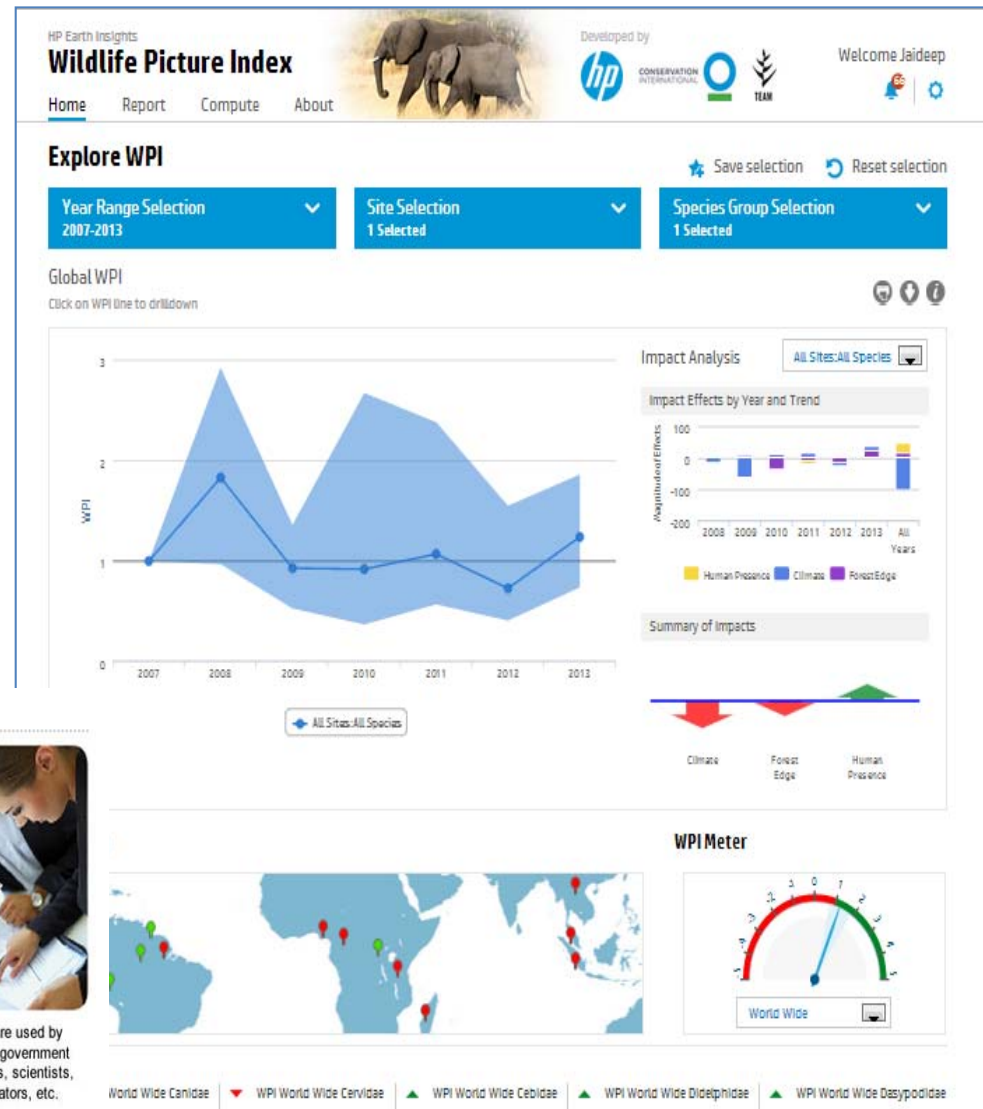

HP Earth Insights - Wildlife Picture Index System

A system of engagement serving as an early warning system for conservation efforts

The conservation efforts of an animal are possible by collecting data in real time across the border, and analyzing big data.