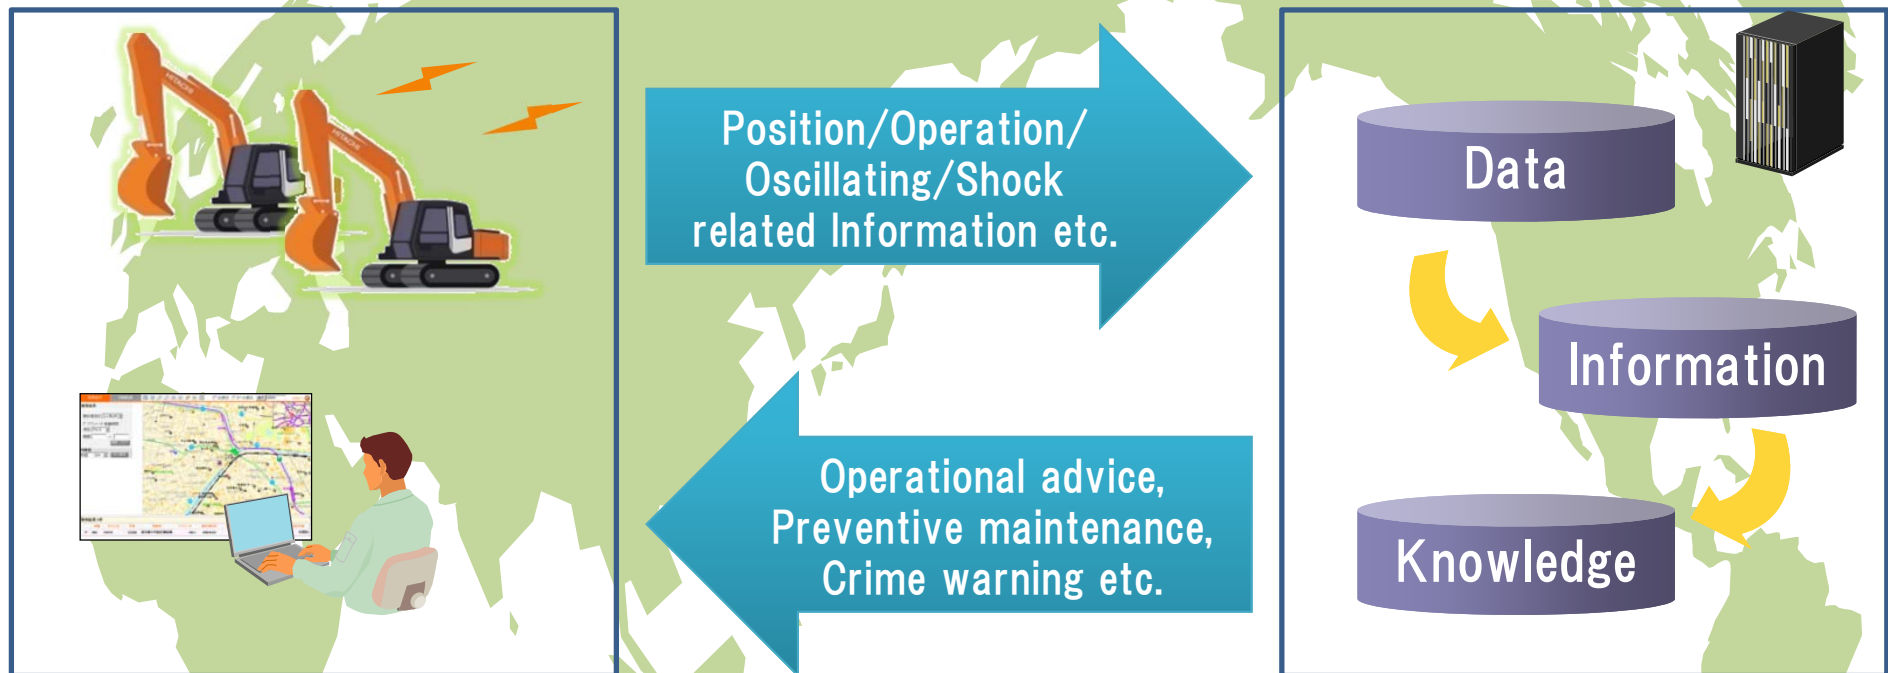

Remote Supervision of Construction Machinery

(Hitachi Construction Machinery Co., Ltd.)

Outline: Operation related information on the construction machinery which works all over the world are collected. The analysis results are efficiently reflected in the productivity improvement in the field, and operation and product modification.

Effect on the field side : Productivity improvement,
Reduction of cost for maintenance and Accident related response

Effect on the service side : Improvement of technology and product,
Acquisition of know-how, Marketing

Effects on field side: Improvement of productivity, contingency planning for disaster

Effects on service side: Accumulation of operation know-how through centralized data analysis and management, optimization of operation at each site

Cultivating Greenhouse Strawberries in India Real-world test by NEC Corporation

Outline: This system supports greenhouse strawberry cultivation in India. It enables local cultivators to measure and record greenhouse environmental data, which can also be monitored remotely from Japan. Cultivation experts in Japan assess this data and provide advice and recommendations, promoting overall productivity enhancements.