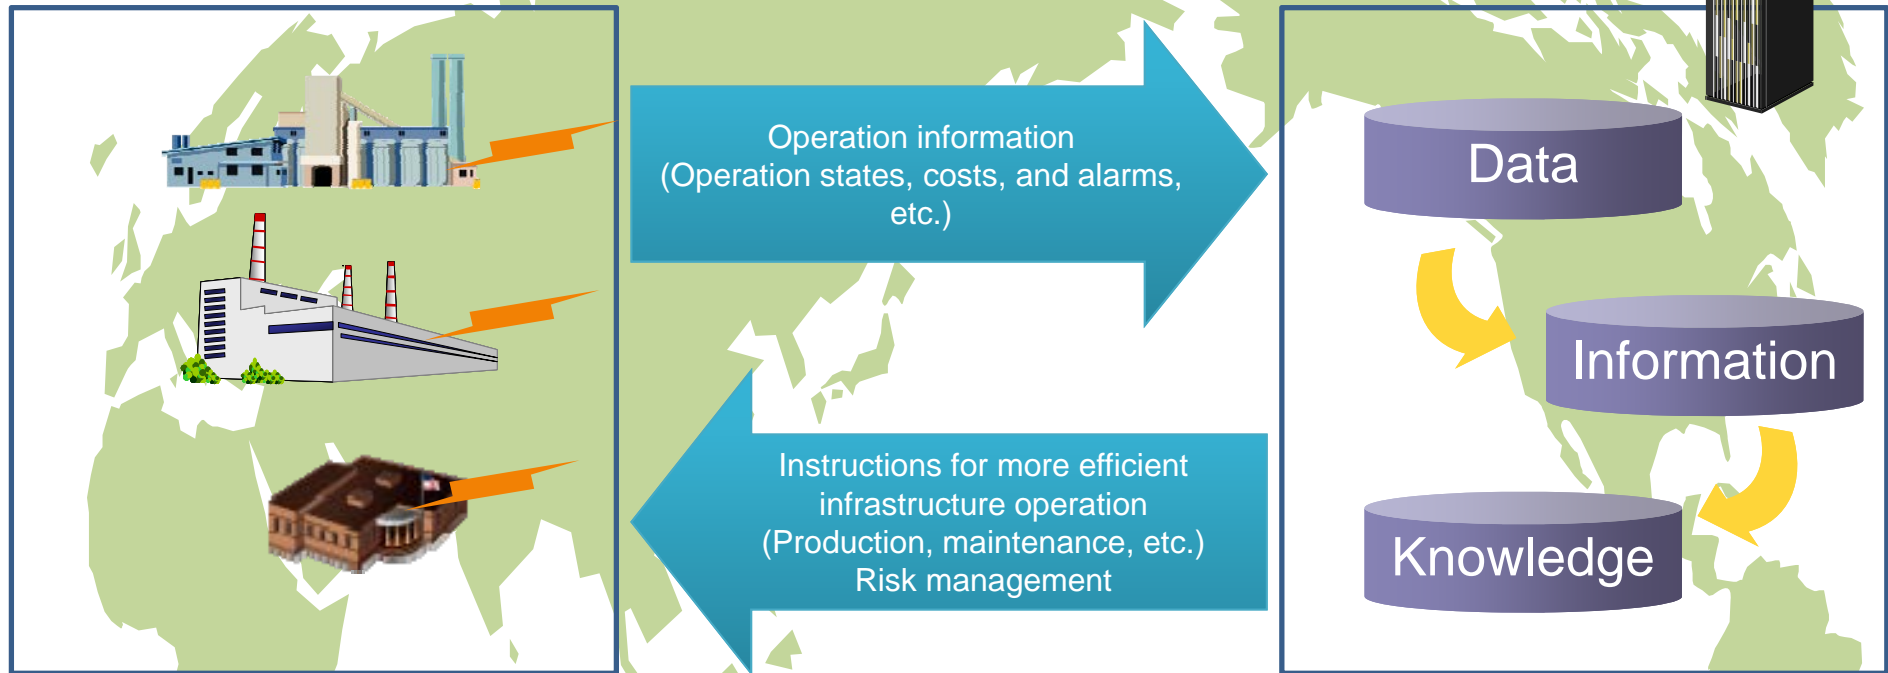

Operation & Maintenance of Overseas Plants and Sites

<Outline>

- ❑ Centrally collect operation data (operation states, costs, and alarms, etc.) of overseas plants and sites located in various countries.
- ❑ Utilize the know-how obtained through data analysis for more efficient operation at each site (optimization of production, maintenance, and investment, etc.) and for proactive risk management.

Effects on field side: Improvement of productivity, contingency planning for disaster

Effects on service side: Accumulation of operation know-how through centralized data analysis and management, optimization of operation at each site