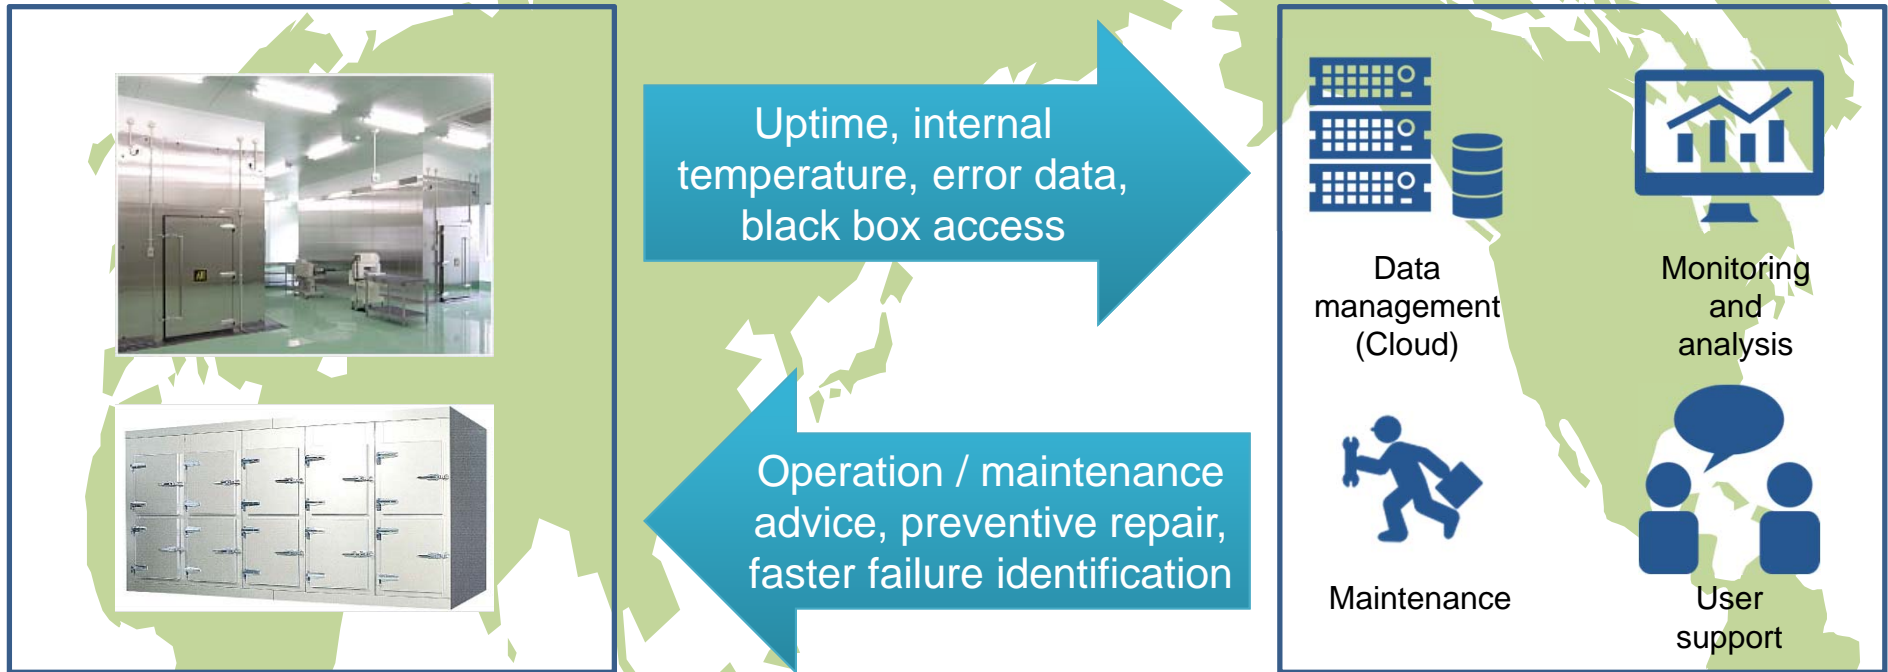

Effect and results for Japan:
Accumulation of overseas cultivation expertise.

Export Value-Added Japanese Food

Export high quality Japanese food frozen by special freezers that maintain freshness. Establish food safety and security using ICT.

User Benefit: stable supply of high quality, high value-added food

Provider Benefit: increased exports of high margin products

Remote Monitoring of Freezers

Operational data of freezer equipment is monitored for preventive maintenance and black box access detection. This enables improved customer service and protection of advanced technical information.