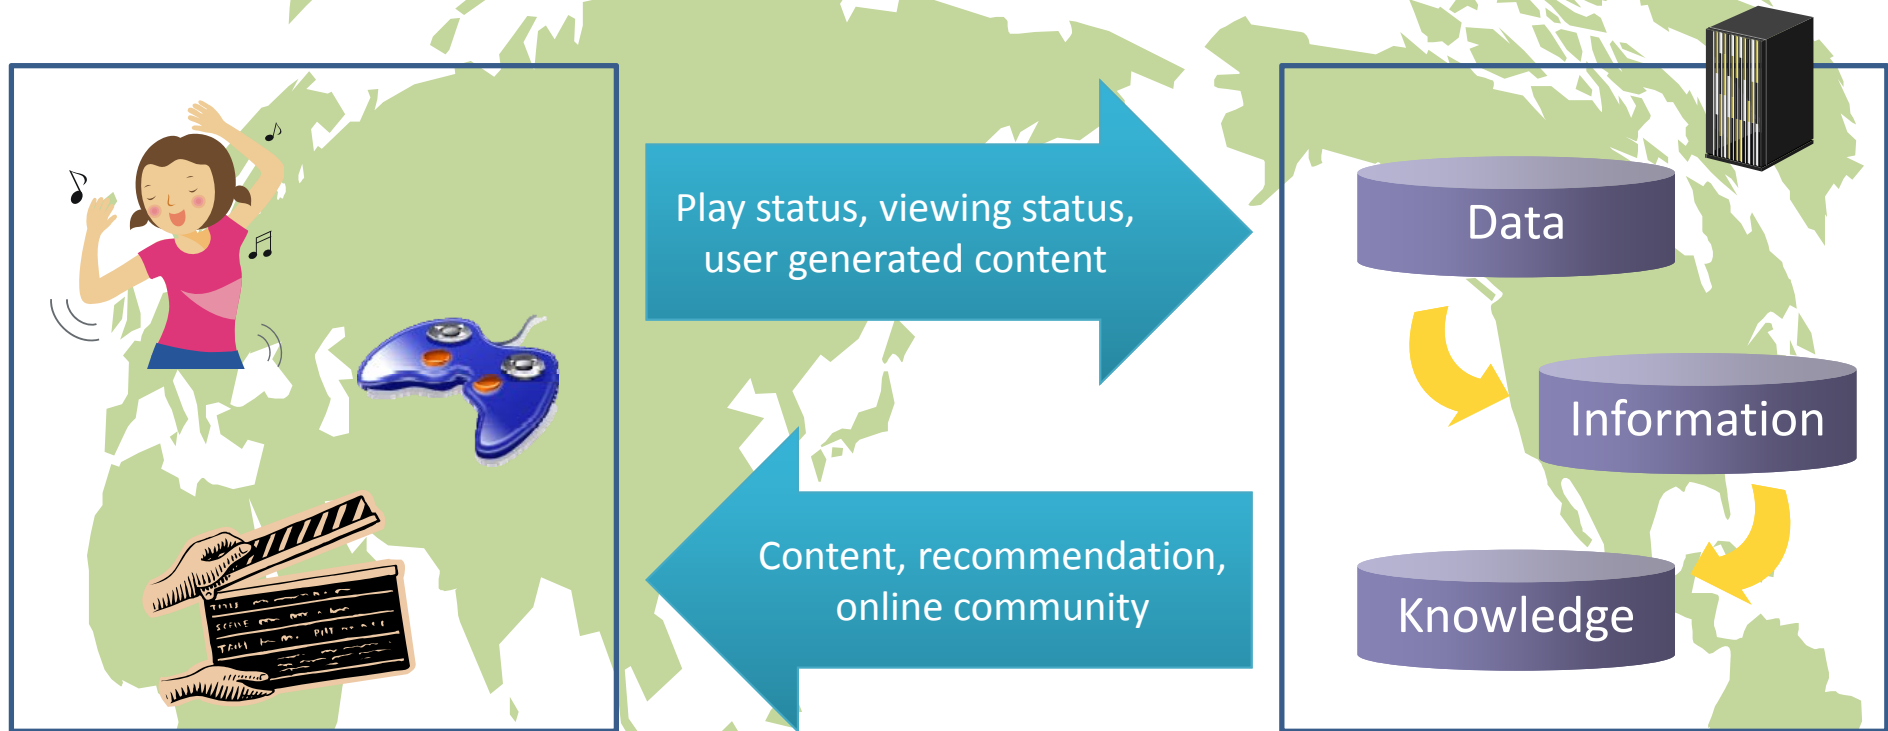

Entertainment Platform

Overview: deliver tailor-made wow experience by leaning taste of each user

Benefit on user: wow experience, self-publishing, interaction with friends

Benefit on service provider: trend analysis, creation of new services, marketing